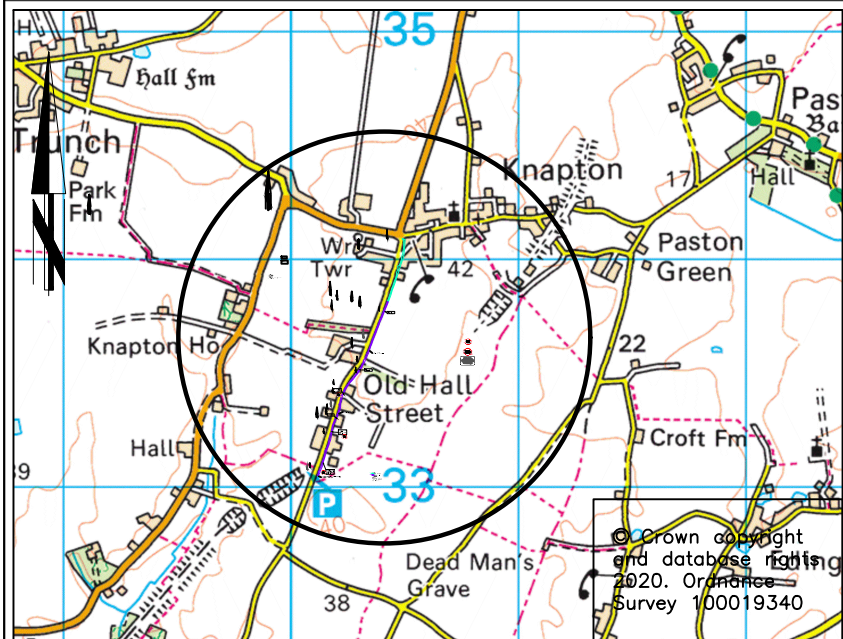

© Crown copyright and database rights 2020. Ordnance Survey 100019340

© Crown copyright and database rights 2020. Ordnance Survey 100019340

**Key:**  
 Existing 30mph zone.  
 Proposed 30mph zone.

○ Site Location  
 Location - Hall Road  
 Parish - Knapton  
 USRN - 28101087  
 Coordinates - 630113, 333042 - 630351, 333633  
 Postcode - NR28 0SG

© Crown copyright and database rights 2020. Ordnance Survey 100019340

**DRAWING TITLE**  
 Hall Lane, Knapton  
 TRO  
 Site Location Plan

**Tom McCabe**  
 Executive Director of  
 Community and Environmental Services  
 Norfolk County Council  
 County Hall  
 Martineau Lane  
 Norwich NR1 2SG

REV.	DESCRIPTION	DRAWN	CHECKED	DATE

SURVEYED BY	INITIAL	DATE	DRAWING No.
OS	OS	07/20	PROJECT TITLE
DESIGNED BY	JP	07/20	Hall Lane, Knapton
DRAWN BY	JP	07/20	TRO
CHECKED BY			SCALE
			1:NTS @ A3
			FILE No.
			PLA327